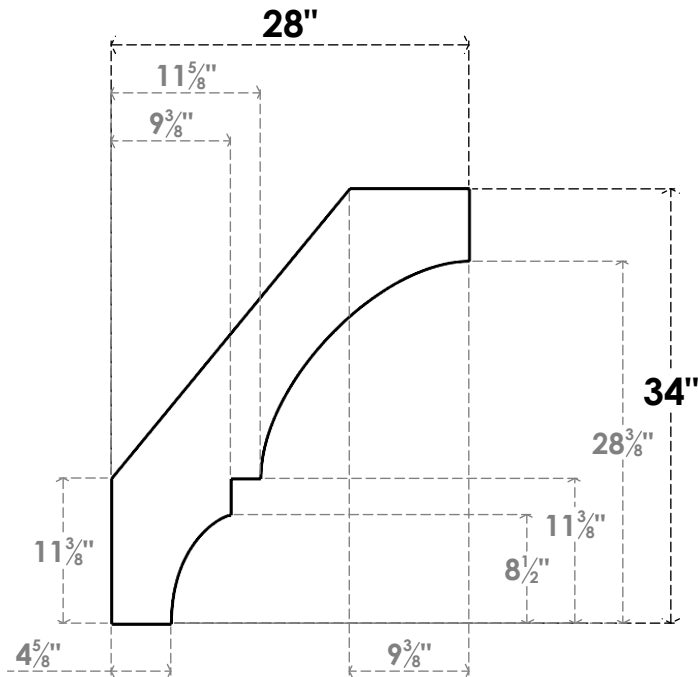

ITEM NUMBER: BRCPC035X28000X34000BOA

3 1/2"W X 28"D X 34"H BALBOA ARCHITECTURAL GRADE PVC CLOSED KNEE BRACE

SIDE PROFILE

FRONT PROFILE

ISOMETRIC

EKENA MILLWORK
2300 WEST MAIN ST.
CLARKSVILLE, TX 75426
TOLL FREE: 866-607-0453
WWW.EKENAMILLWORK.COM