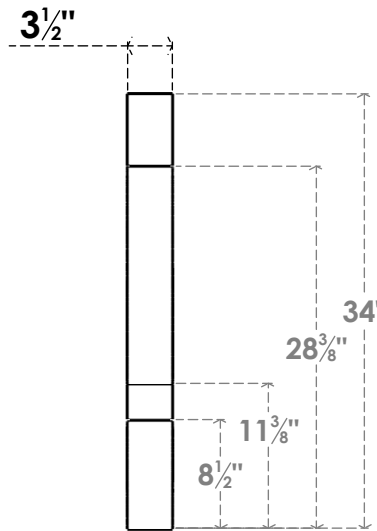

ITEM NUMBER: BRCPC035X28000X34000BOA

3 1/2"W X 28"D X 34"H BALBOA ARCHITECTURAL GRADE PVC CLOSED KNEE BRACE

SIDE PROFILE

FRONT PROFILE

ISOMETRIC

EKENA MILLWORK
2300 WEST MAIN ST.
CLARKSVILLE, TX 75426
TOLL FREE: 866-607-0453
WWW.EKENAMILLWORK.COM

NOTES

1. INSTALLATION TO BE COMPLETED IN ACCORDANCE WITH MANUFACTURER'S SPECIFICATIONS.
2. DRAWING MAY NOT BE TO SCALE
3. THIS DRAWING IS INTENDED FOR DESIGN AND PLANNING PURPOSES ONLY.
4. ALL INFORMATION CONTAINED HEREIN WAS CURRENT AT THE TIME OF DEVELOPMENT BUT MUST BE REVIEWED AND APPROVED BY THE PRODUCT MANUFACTURER TO BE CONSIDERED ACCURATE.
5. ARCHITECTURAL GRADE PVC PRODUCTS ARE MADE FROM EXPANDED CELLULAR PVC AND COME NATURALLY WHITE BUT MAY BE PAINTED